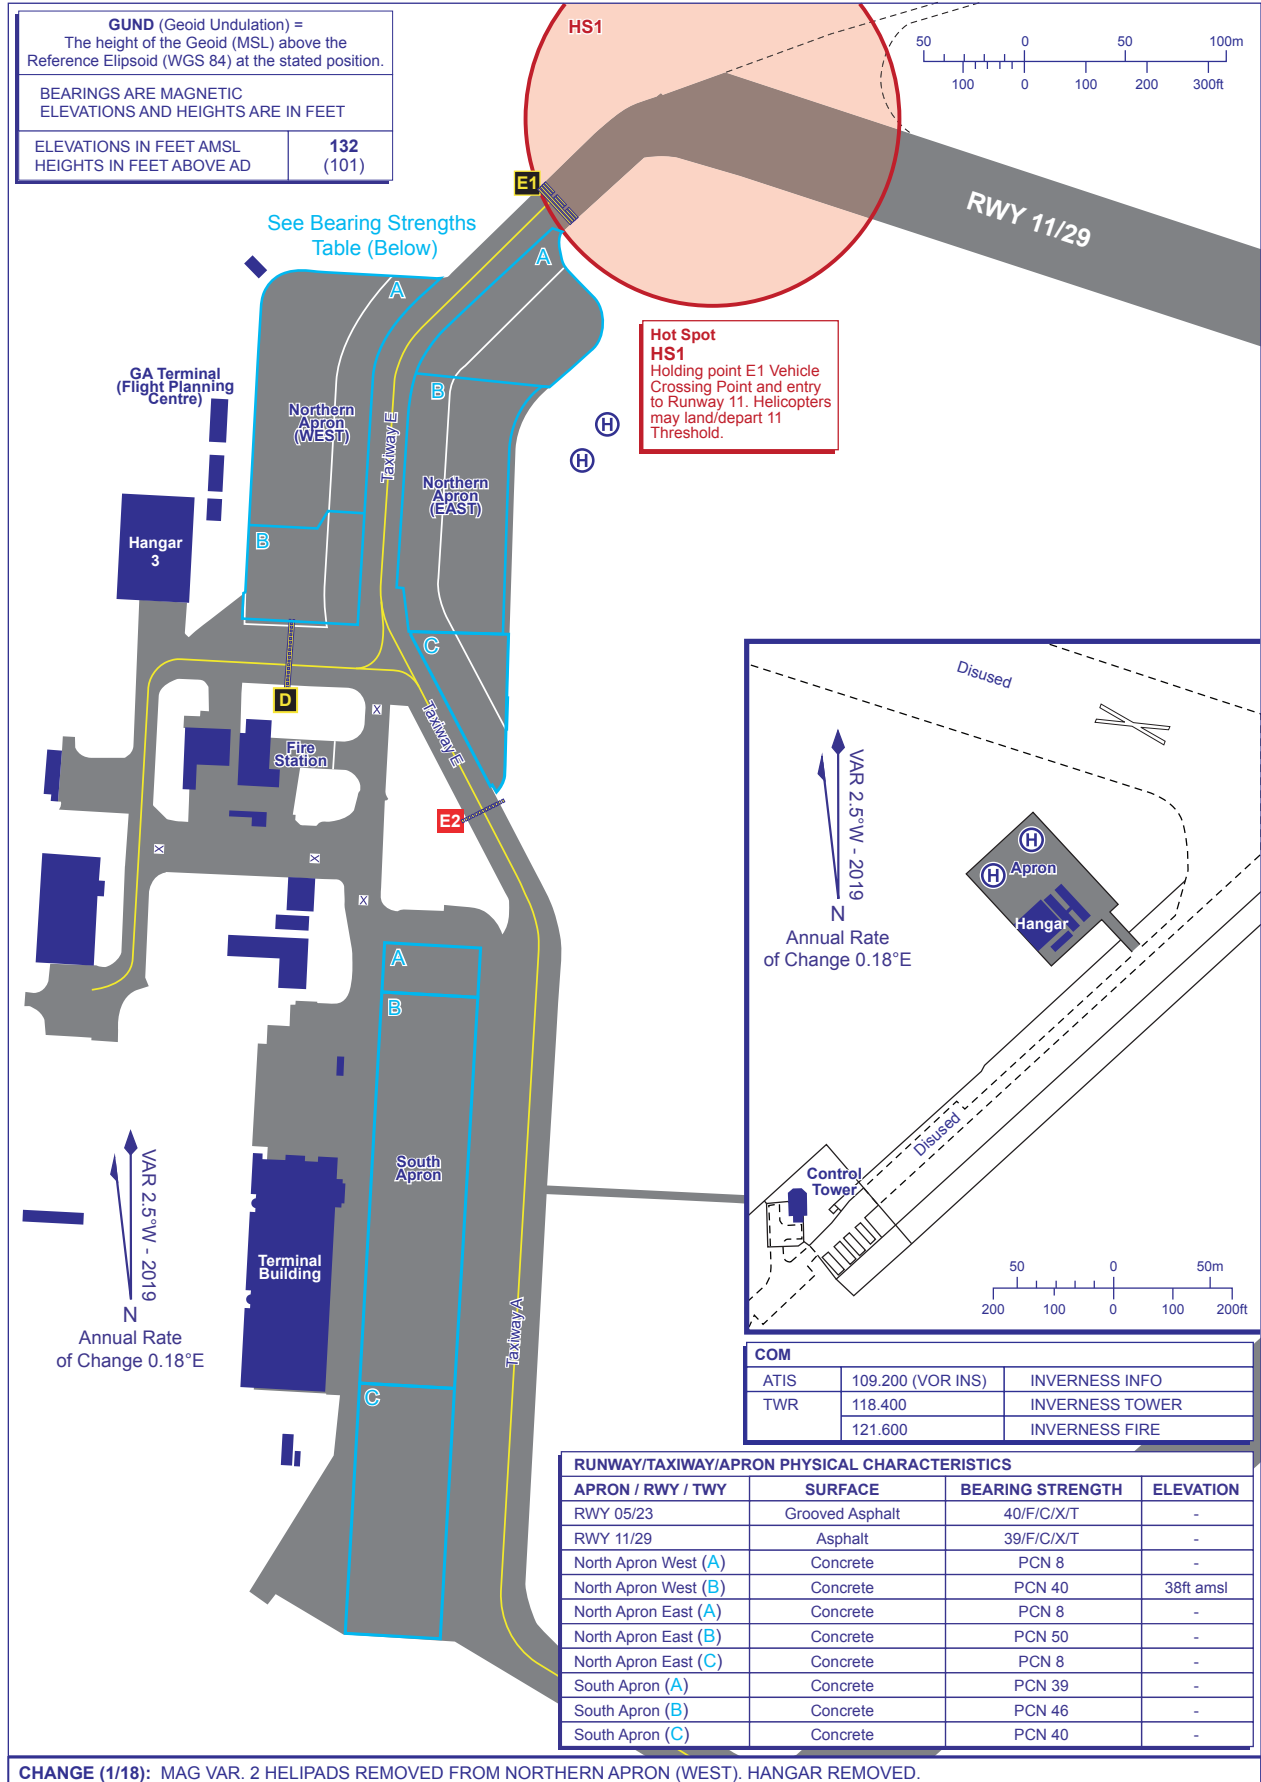

**AIRCRAFT PARKING/DOCKING
CHART - ICAO**

ARP 573233N 0040251W

AD ELEV 31FT

**INVERNESS
EGPE**

CHANGE (1/18): MAG VAR. 2 HELIPADS REMOVED FROM NORTHERN APRON (WEST). HANGAR REMOVED.

AERO INFO DATE 24 OCT 17