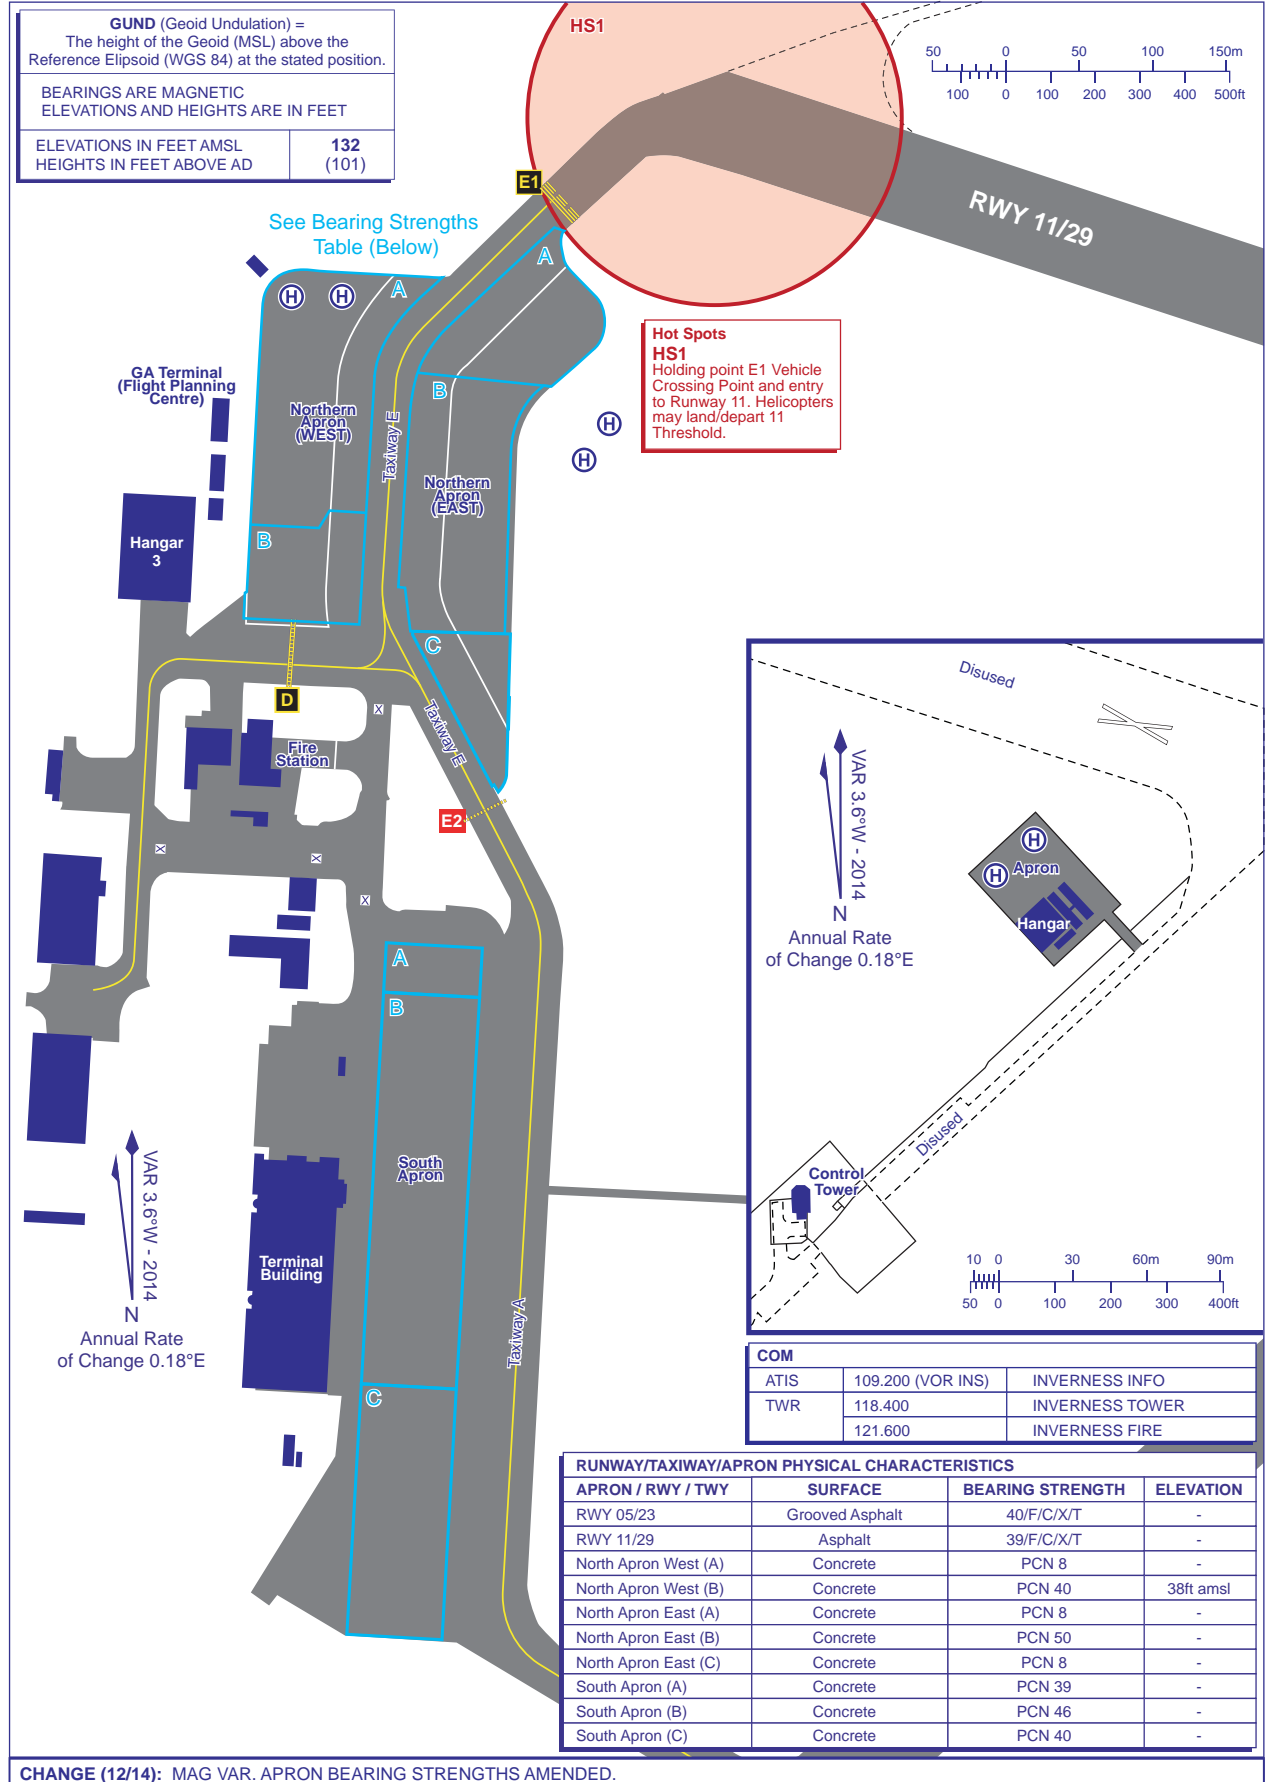

**AIRCRAFT PARKING/DOCKING
CHART - ICAO**

ARP 573233N 0040251W

AD ELEV 31FT

**INVERNESS
EGPE**

AERO INFO DATE 13 AUG 14